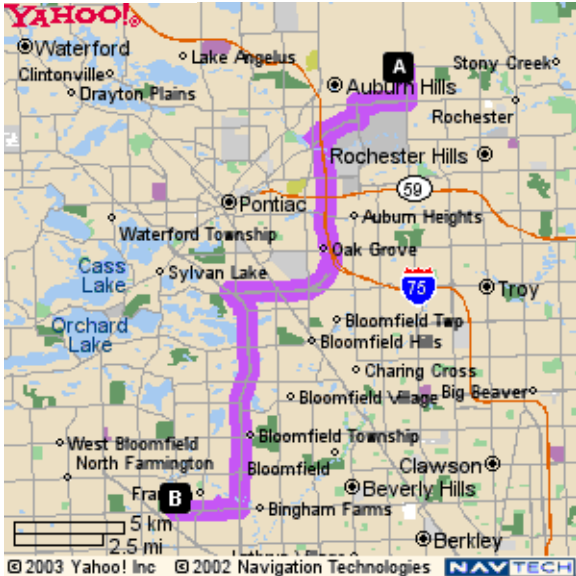

## Franklin Hills

31675 Inkster Rd.  
Franklin, MI 48025  
248 851 2200

### Directions

1. Start at **3200 W TIENKEN RD, ROCHESTER HILLS** on **W TIENKEN RD** - go **0.2** mi
2. Turn **R** on **N ADAMS RD** - go **0.9** mi
3. Turn **R** on **WALTON BLVD** - go **0.9** mi
4. **WALTON BLVD** becomes **E WALTON BLVD** - go **< 0.1** mi
5. Continue on **E WALTON BLVD/E WALTON DR** - go **0.5** mi
6. Turn **R** on **N SQUIRREL RD** - go **< 0.1** mi
7. Make a U-Turn on **N SQUIRREL RD** - go **0.5** mi
8. Turn **R** on **UNIVERSITY DR** - go **1.2** mi
9. Bear **R** to take **I-75 SOUTH** towards **DETROIT** - go **3.6** mi
10. Take the **SQUARE LAKE RD** exit, exit **#75** - go **0.6** mi
11. Continue on **I-75-BL WEST** - go **1.5** mi
12. Continue on **W SQUARE LAKE RD** - go **1.3** mi
13. Bear **R** on **S TELEGRAPH RD** - go **0.1** mi
14. Make a U-Turn on **S TELEGRAPH RD** - go **0.8** mi
15. Continue on **TELEGRAPH RD** - go **5.6** mi
16. Turn **R** on **W 13 MILE RD** - go **1.7** mi
17. Turn **R** on **INKSTER RD** - go **0.3** mi
18. Arrive at **31675 INKSTER RD, FRANKLIN**      Approx. time: 32 min.