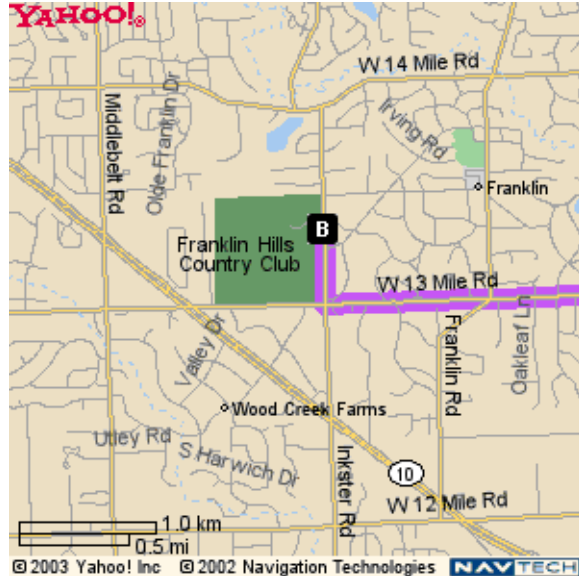

## Franklin Hills

31675 Inkster Rd.  
Franklin, MI 48025  
248 851 2200

### Directions

1. Start at **3200 W TIENKEN RD, ROCHESTER HILLS** on **W TIENKEN RD** - go **0.2** mi
2. Turn **R** on **N ADAMS RD** - go **0.9** mi
3. Turn **R** on **WALTON BLVD** - go **0.9** mi
4. **WALTON BLVD** becomes **E WALTON BLVD** - go **< 0.1** mi
5. Continue on **E WALTON BLVD/E WALTON DR** - go **0.5** mi
6. Turn **R** on **N SQUIRREL RD** - go **< 0.1** mi
7. Make a U-Turn on **N SQUIRREL RD** - go **0.5** mi
8. Turn **R** on **UNIVERSITY DR** - go **1.2** mi
9. Bear **R** to take **I-75 SOUTH** towards **DETROIT** - go **3.6** mi
10. Take the **SQUARE LAKE RD** exit, exit **#75** - go **0.6** mi
11. Continue on **I-75-BL WEST** - go **1.5** mi
12. Continue on **W SQUARE LAKE RD** - go **1.3** mi
13. Bear **R** on **S TELEGRAPH RD** - go **0.1** mi
14. Make a U-Turn on **S TELEGRAPH RD** - go **0.8** mi
15. Continue on **TELEGRAPH RD** - go **5.6** mi
16. Turn **R** on **W 13 MILE RD** - go **1.7** mi
17. Turn **R** on **INKSTER RD** - go **0.3** mi
18. Arrive at **31675 INKSTER RD, FRANKLIN**      Approx. time: 32 min.