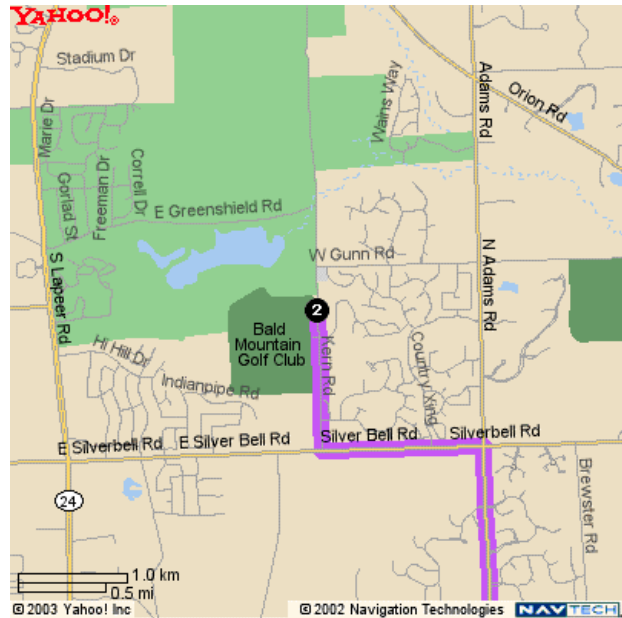

Bald Mountain

3350 Kern Rd.
 Lake Orion, MI 48360
 248 373 1110

Directions	Miles	
1. Start on W TIENKEN RD	0.2	↑
2. Turn Left on N ADAMS RD	2.1	↶
3. Turn Left on SILVER BELL RD/SILVERBELL RD	0.9	↶
4. Turn Right on KERN RD	0.8	↷
Distance: 4.0 miles Approximate Travel Time: 8 mins		