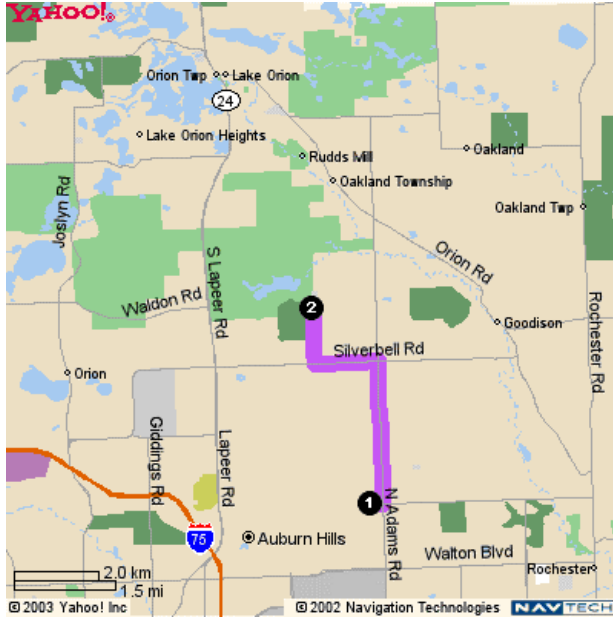

Bald Mountain

3350 Kern Rd.
 Lake Orion, MI 48360
 248 373 1110

Directions	Miles	
1. Start on W TIENKEN RD	0.2	↑
2. Turn Left on N ADAMS RD	2.1	↶
3. Turn Left on SILVER BELL RD/SILVERBELL RD	0.9	↶
4. Turn Right on KERN RD	0.8	↷
Distance: 4.0 miles Approximate Travel Time: 8 mins		