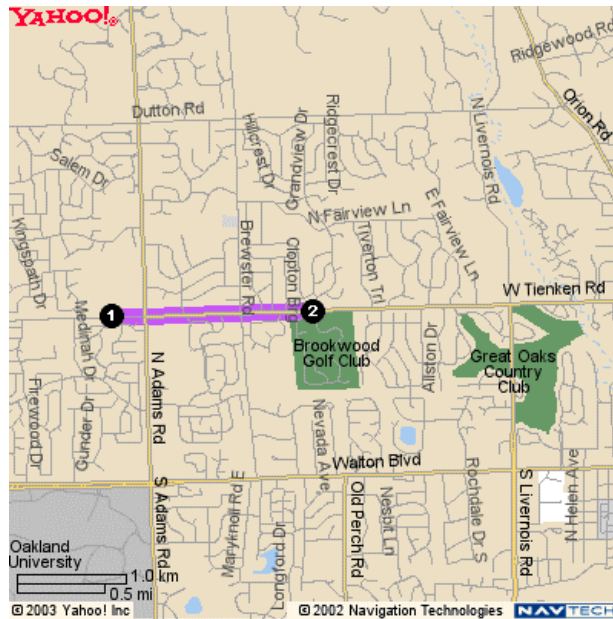

Brookwood

998 Brookwood Ln E
Rochester Hills, MI 48309
248 651 1300

Directions	Miles	
1. Start on W TIENKEN RD	1.1	↑
2. Turn Right on BROOKWOOD LN E	0.0	↘

Distance: 1.1 miles Approximate Travel Time: 2 mins