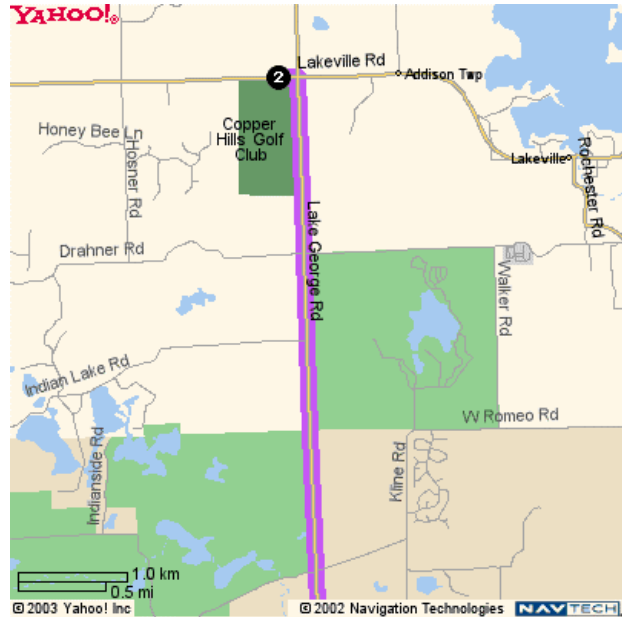

Copper Hills

2125 Lakeville Rd
 Oxford, MI 48370
 248 969 9808

| Directions | Miles | |
|---------------------------------------|-------|---|
| 1. Start on W TIENKEN RD | 0.2 | ↑ |
| 2. Turn Left on N ADAMS RD | 3.1 | ↶ |
| 3. Continue on ADAMS RD | 1.1 | ↑ |
| 4. Turn Right on W BUELL RD | 1.0 | ↷ |
| 5. Turn Left on LAKE GEORGE RD | 0.9 | ↶ |
| 6. Continue on STONEY CREEK RD | 0.5 | ↑ |
| 7. Continue on LAKE GEORGE RD | 3.6 | ↑ |
| 8. Turn Left on LAKEVILLE RD | 0.1 | ↶ |

Distance: 10.5 miles Approximate Travel Time: 23 mins

Alternate:

Take Tienken Rd. to Rochester Rd. and turn left (north). Continue on Rochester Rd. to Lakeville Rd. and turn left (west).