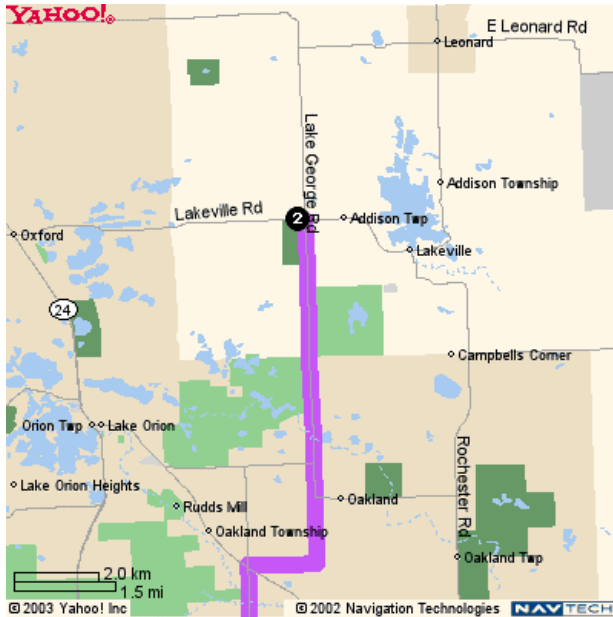

Copper Hills

2125 Lakeville Rd
 Oxford, MI 48370
 248 969 9808

| Directions | Miles | |
|---------------------------------------|-------|---|
| 1. Start on W TIENKEN RD | 0.2 | ↑ |
| 2. Turn Left on N ADAMS RD | 3.1 | ↶ |
| 3. Continue on ADAMS RD | 1.1 | ↑ |
| 4. Turn Right on W BUELL RD | 1.0 | ↷ |
| 5. Turn Left on LAKE GEORGE RD | 0.9 | ↶ |
| 6. Continue on STONEY CREEK RD | 0.5 | ↑ |
| 7. Continue on LAKE GEORGE RD | 3.6 | ↑ |
| 8. Turn Left on LAKEVILLE RD | 0.1 | ↶ |

Distance: 10.5 miles Approximate Travel Time: 23 mins

Alternate:

Take Tienken Rd. to Rochester Rd. and turn left (north). Continue on Rochester Rd. to Lakeville Rd. and turn left (west).