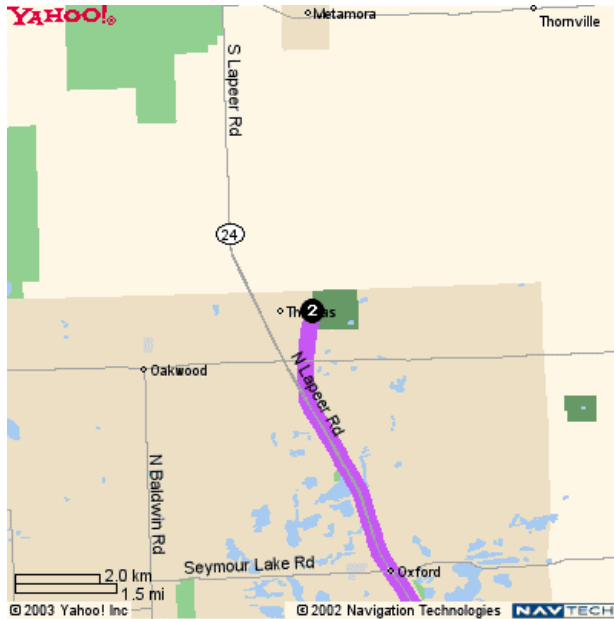

## Devil's Ridge

3700 Metamora Rd  
Oxford, MI 48371  
248 969 0100

Directions	Miles	
1. Start on <b>W TIENKEN RD</b>	0.2	↑
2. Turn Left on <b>N ADAMS RD</b>	3.1	↶
3. Continue on <b>ADAMS RD</b>	1.0	↑
4. Turn Left on <b>ORION RD</b>	2.7	↶
5. Bear Left on <b>E FLINT ST</b>	0.4	↷
6. Continue on <b>W FLINT ST</b>	0.1	↑
7. Turn Right on <b>M-24/N PARK BLVD</b>	0.2	↷
8. Continue on <b>M-24 NORTH/N LAPEER RD/N PARK BLVD</b>	0.2	↑
9. Continue on <b>M-24 NORTH/N LAPEER RD</b>	0.5	↑
10. Continue on <b>M-24 NORTH/S LAPEER RD</b>	1.6	↑

- 11. Continue on **M-24 NORTH/S WASHINGTON ST** 0.6 
- 12. Continue on **M-24 NORTH/N WASHINGTON ST** 0.3 
- 13. Continue on **M-24 NORTH/N LAPEER RD** 2.5 
- 14. Turn Right on **METAMORA RD** 1.3 

**Distance:** 14.8 miles **Approximate Travel Time:** 28 mins