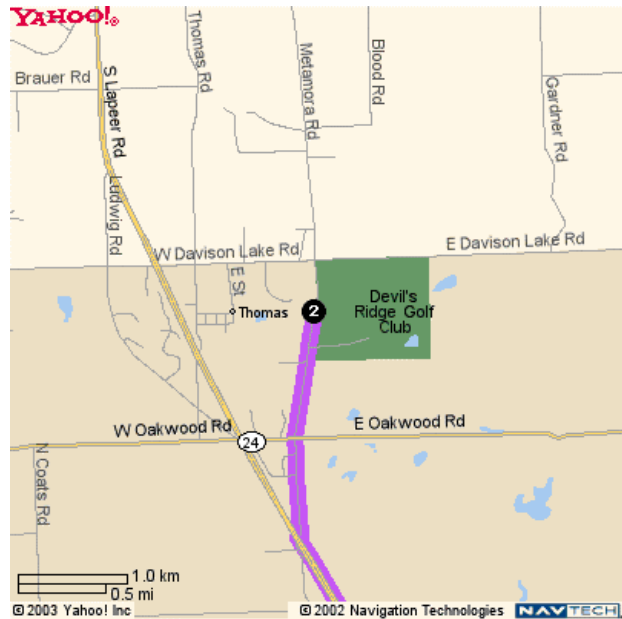

## Devil's Ridge

3700 Metamora Rd  
Oxford, MI 48371  
248 969 0100

Directions	Miles	
1. Start on <b>W TIENKEN RD</b>	0.2	↑
2. Turn Left on <b>N ADAMS RD</b>	3.1	↶
3. Continue on <b>ADAMS RD</b>	1.0	↑
4. Turn Left on <b>ORION RD</b>	2.7	↶
5. Bear Left on <b>E FLINT ST</b>	0.4	↷
6. Continue on <b>W FLINT ST</b>	0.1	↑
7. Turn Right on <b>M-24/N PARK BLVD</b>	0.2	↷
8. Continue on <b>M-24 NORTH/N LAPEER RD/N PARK BLVD</b>	0.2	↑
9. Continue on <b>M-24 NORTH/N LAPEER RD</b>	0.5	↑
10. Continue on <b>M-24 NORTH/S LAPEER RD</b>	1.6	↑

- 11. Continue on **M-24 NORTH/S WASHINGTON ST** 0.6 
- 12. Continue on **M-24 NORTH/N WASHINGTON ST** 0.3 
- 13. Continue on **M-24 NORTH/N LAPEER RD** 2.5 
- 14. Turn Right on **METAMORA RD** 1.3 

**Distance:** 14.8 miles **Approximate Travel Time:** 28 mins