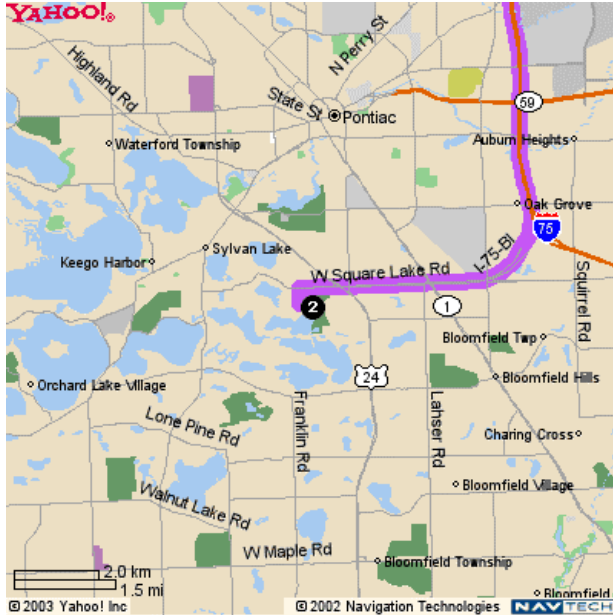

# Forest Lake

1401 Club Dr  
 Bloomfield Hills, MI 48302  
 248 332 7070

Directions	Miles	
1. Start on <b>W TIENKEN RD</b>	0.2	↑
2. Turn Right on <b>N ADAMS RD</b>	0.9	↘
3. Turn Right on <b>WALTON BLVD</b>	0.9	↘
4. Continue on <b>E WALTON BLVD</b>	0.0	↑
5. Continue on <b>E WALTON BLVD/E WALTON DR</b>	0.5	↙
6. Turn Right on <b>N SQUIRREL RD</b>	0.0	↘
7. Make a U-Turn on <b>N SQUIRREL RD</b>	0.5	↶
8. Turn Right on <b>UNIVERSITY DR</b>	1.2	↘
9. Bear Right to take the <b>I-75 SOUTH</b> ramp towards <b>DETROIT</b>	0.3	↘
10. Merge on <b>I-75 SOUTH</b>	3.3	↘
11. Take the <b>SQUARE LAKE RD</b> exit, exit #75	0.6	↘

- 12. Continue on **I-75-BL WEST** 1.5 
- 13. Continue on **W SQUARE LAKE RD** 1.9 
- 14. Turn Left on **CLUB DR** 0.4 

Distance: 12.2 miles Approximate Travel Time: 19 mins