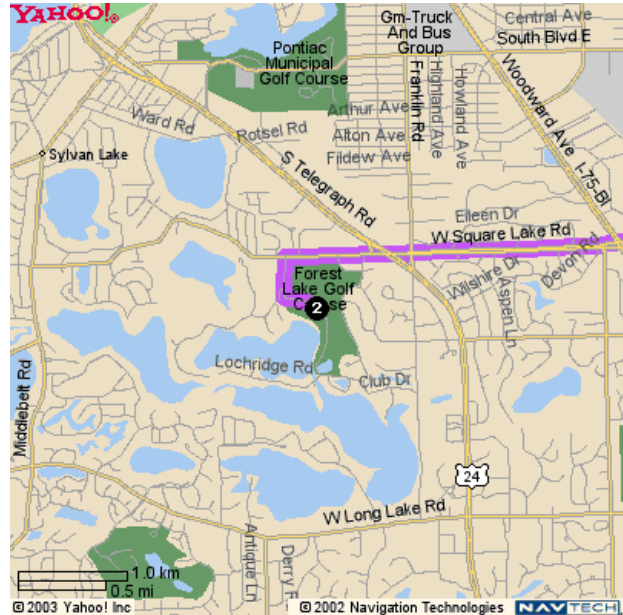

# Forest Lake

1401 Club Dr  
 Bloomfield Hills, MI 48302  
 248 332 7070

Directions	Miles	
1. Start on <b>W TIENKEN RD</b>	0.2	↑
2. Turn Right on <b>N ADAMS RD</b>	0.9	↘
3. Turn Right on <b>WALTON BLVD</b>	0.9	↘
4. Continue on <b>E WALTON BLVD</b>	0.0	↑
5. Continue on <b>E WALTON BLVD/E WALTON DR</b>	0.5	↙
6. Turn Right on <b>N SQUIRREL RD</b>	0.0	↘
7. Make a U-Turn on <b>N SQUIRREL RD</b>	0.5	↶
8. Turn Right on <b>UNIVERSITY DR</b>	1.2	↘
9. Bear Right to take the <b>I-75 SOUTH</b> ramp towards <b>DETROIT</b>	0.3	↘
10. Merge on <b>I-75 SOUTH</b>	3.3	↘
11. Take the <b>SQUARE LAKE RD</b> exit, exit #75	0.6	↘

- 12. Continue on **I-75-BL WEST** 1.5 
- 13. Continue on **W SQUARE LAKE RD** 1.9 
- 14. Turn Left on **CLUB DR** 0.4 

Distance: 12.2 miles Approximate Travel Time: 19 mins