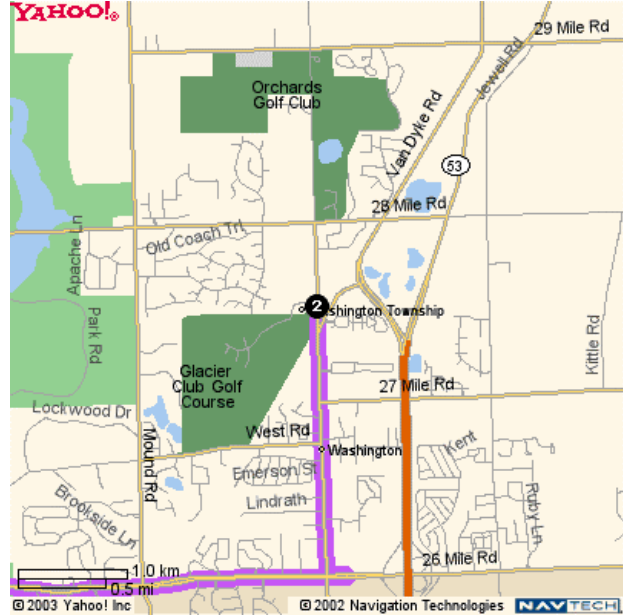

Glacier Club

59969 Campground Rd
 Washington, MI 48094
 586 781 2288

Directions

Directions	Miles	
1. Start on W TIENKEN RD	3.2	↑
2. Continue on E TIENKEN RD	1.2	↑
3. Turn Left on WASHINGTON RD	1.1	↶
4. Continue on MT VERNON RD	0.3	↷
5. Continue on 26 MILE RD	3.0	↷
6. Make a U-Turn on 26 MILE RD	0.1	↶
7. Turn Right on VAN DYKE RD	1.4	↷
8. Continue on CAMP GROUND RD/CAMPGROUND RD	0.2	↑

Distance: 10.5 miles Approximate Travel Time: 21 mins