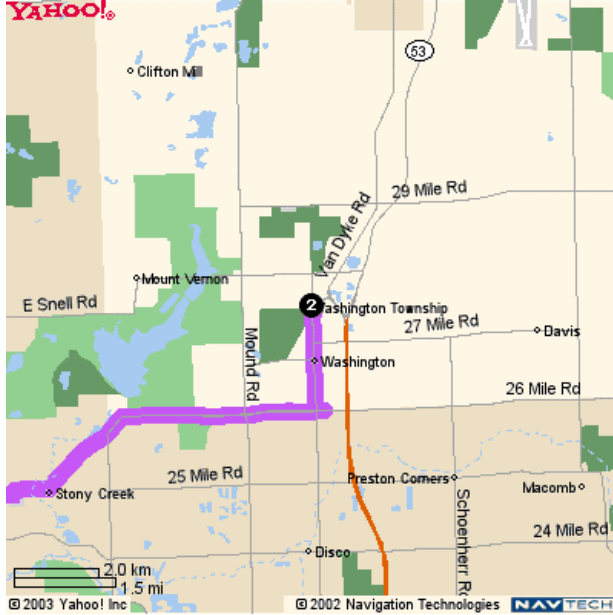

Glacier Club

59969 Campground Rd
 Washington, MI 48094
 586 781 2288

Directions

Directions	Miles	
1. Start on W TIENKEN RD	3.2	↑
2. Continue on E TIENKEN RD	1.2	↑
3. Turn Left on WASHINGTON RD	1.1	↶
4. Continue on MT VERNON RD	0.3	↷
5. Continue on 26 MILE RD	3.0	↷
6. Make a U-Turn on 26 MILE RD	0.1	↶
7. Turn Right on VAN DYKE RD	1.4	↷
8. Continue on CAMP GROUND RD/CAMPGROUND RD	0.2	↑

Distance: 10.5 miles Approximate Travel Time: 21 mins