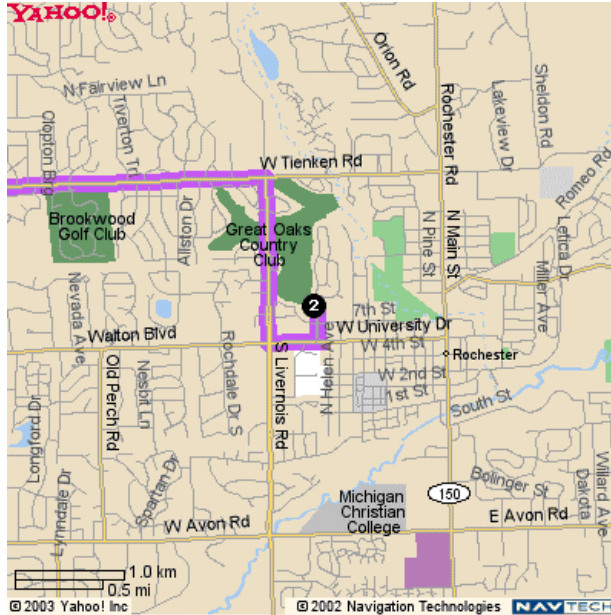

Great Oaks

777 Great Oaks Blvd
 Rochester, MI 48307
 248 651 6566

Directions	Miles	
1. Start on W TIENKEN RD	2.3	↑
2. Turn Right on N LIVERNOIS RD	0.9	↘
3. Turn Left on W UNIVERSITY DR/WALTON BLVD	0.3	↙
4. Turn Left on GREAT OAKS BLVD	0.2	↙
5. Bear Left on a local road	0.0	↙
Distance: 3.7 miles Approximate Travel Time: 8 mins		