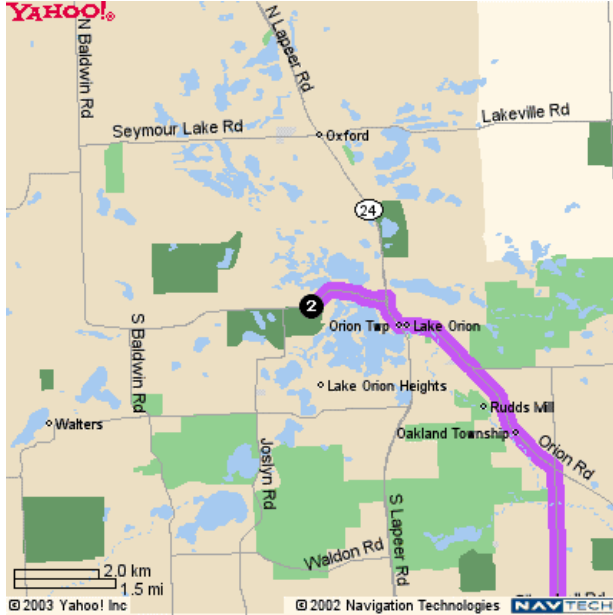

Indianwood

1081 Indianwood Rd
 Lake Orion, MI 48362
 248 693 9100

Directions	Miles	
1. Start on W TIENKEN RD	0.2	↑
2. Turn Left on N ADAMS RD	3.1	↶
3. Continue on ADAMS RD	1.0	↑
4. Turn Left on ORION RD	2.7	↶
5. Bear Left on E FLINT ST	0.4	↵
6. Continue on W FLINT ST	0.1	↑
7. Turn Right on M-24/N PARK BLVD	0.2	↷
8. Continue on M-24 NORTH/N LAPEER RD/N PARK BLVD	0.2	↑
9. Make a U-Turn on M-24 SOUTH/N LAPEER RD/N PARK BLVD	0.1	↻
10. Turn Right on INDIANWOOD RD	1.2	↷

Distance: 9.3 miles Approximate Travel Time: 18 mins