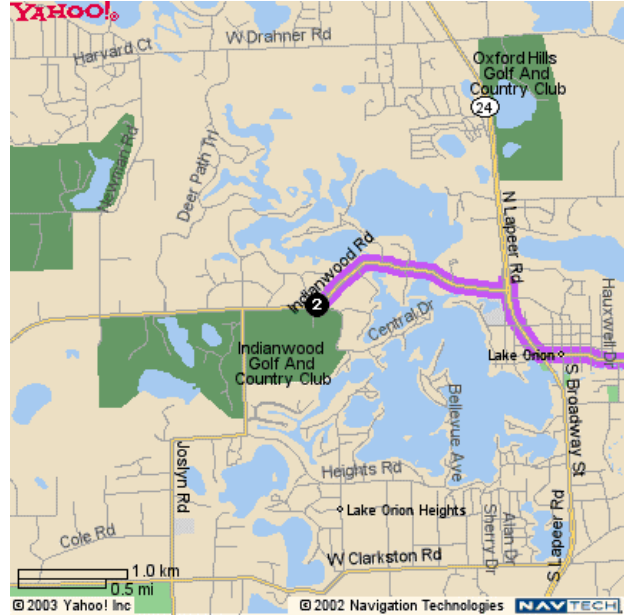

Indianwood

1081 Indianwood Rd
 Lake Orion, MI 48362
 248 693 9100

Directions	Miles	
1. Start on W TIENKEN RD	0.2	↑
2. Turn Left on N ADAMS RD	3.1	↶
3. Continue on ADAMS RD	1.0	↑
4. Turn Left on ORION RD	2.7	↶
5. Bear Left on E FLINT ST	0.4	↵
6. Continue on W FLINT ST	0.1	↑
7. Turn Right on M-24/N PARK BLVD	0.2	↷
8. Continue on M-24 NORTH/N LAPEER RD/N PARK BLVD	0.2	↑
9. Make a U-Turn on M-24 SOUTH/N LAPEER RD/N PARK BLVD	0.1	↻
10. Turn Right on INDIANWOOD RD	1.2	↷

Distance: 9.3 miles Approximate Travel Time: 18 mins