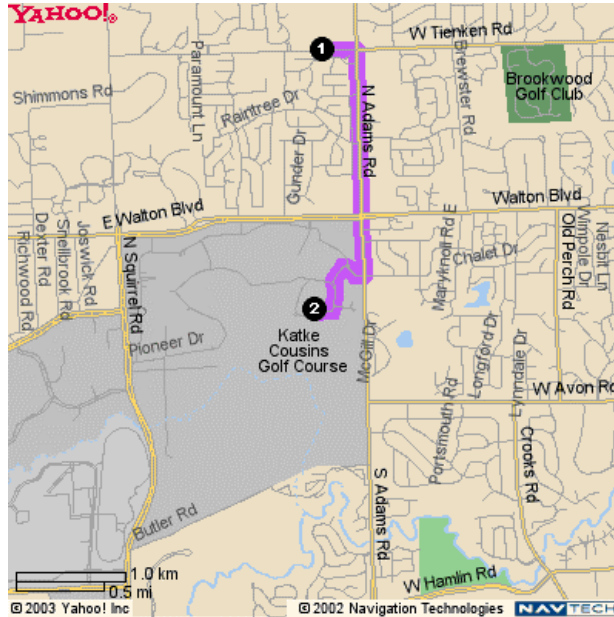

Katke Cousins

Oakland University
 Rochester Hills, MI 48309
 248 370 4150

Directions	Miles	
1. Start on W TIENKEN RD	0.2	↑
2. Turn Right on N ADAMS RD	0.9	↘
3. Continue on S ADAMS RD	0.3	↑
4. Turn Right on MEADOW BROOK RD	0.1	↘
5. Turn Left on SUNSET LN	0.1	↙
6. Bear Left on a local road	0.1	↙
7. Continue on SUNSET LN	0.1	↑
8. Continue on GOLFVIEW LN	0.1	↘

Distance: 2.0 miles Approximate Travel Time: 4 mins