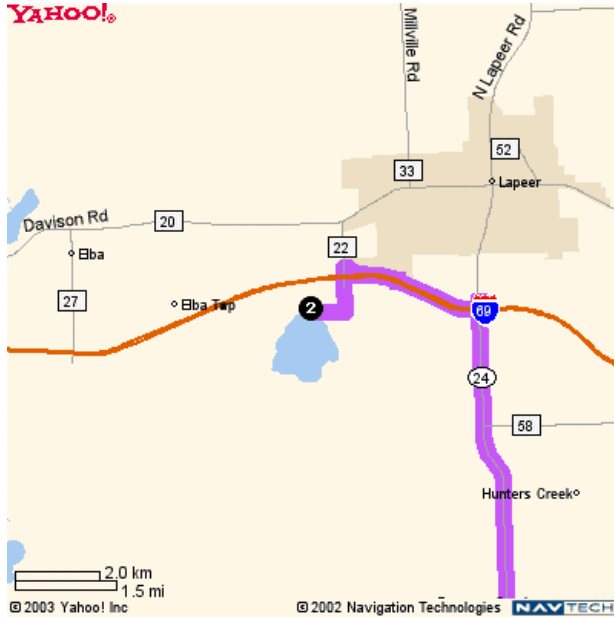

# Lapeer

3786 Hunt Rd  
Lapeer, MI 48446  
810 664 2442

Directions	Miles	
1. Start on <b>W TIENKEN RD</b>	0.2	↑
2. Turn Left on <b>N ADAMS RD</b>	3.1	↶
3. Continue on <b>ADAMS RD</b>	1.0	↑
4. Turn Left on <b>ORION RD</b>	2.7	↶
5. Bear Left on <b>E FLINT ST</b>	0.4	↶
6. Continue on <b>W FLINT ST</b>	0.1	↑
7. Turn Right on <b>M-24/N PARK BLVD</b>	0.2	↷
8. Continue on <b>M-24 NORTH/N LAPEER RD/N PARK BLVD</b>	0.2	↑
9. Continue on <b>M-24 NORTH/N LAPEER RD</b>	0.5	↑
10. Continue on <b>M-24 NORTH/S LAPEER RD</b>	1.6	↑
11. Continue on <b>M-24 NORTH/S WASHINGTON ST</b>	0.6	↑
12. Continue on <b>M-24 NORTH/N WASHINGTON ST</b>	0.3	↑
13. Continue on <b>M-24 NORTH/N LAPEER RD</b>	4.2	↑
14. Continue on <b>M-24 NORTH/S LAPEER RD</b>	9.9	↑
15. Take the <b>I-69 WEST</b> ramp towards <b>FLINT</b>	0.3	↷
16. Merge on <b>I-69 WEST</b>	1.7	↷
17. Take the <b>LAKE NEPESSING RD</b> exit, exit #153	0.4	↑
18. Turn Left on <b>LAKE NEPESSING RD</b>	0.6	↶
19. Turn Right on <b>HUNT RD</b>	0.5	↷

Distance: 28.7 miles Approximate Travel Time: 51 mins