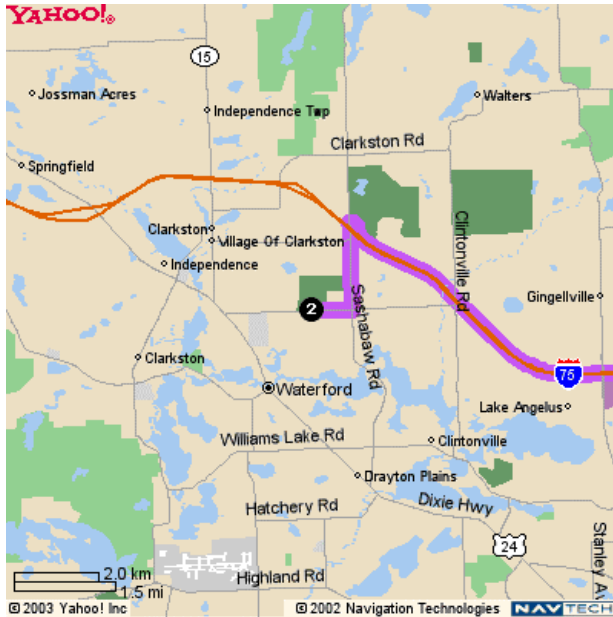

## Liberty (Clarkston Creek)

6060 Maybee Rd  
Clarkston, MI 48346  
248 625 3731

Directions	Miles	
1. Start on <b>W TIENKEN RD</b>	0.2	↑
2. Turn Right on <b>N ADAMS RD</b>	0.9	↘
3. Turn Right on <b>WALTON BLVD</b>	0.9	↘
4. Continue on <b>E WALTON BLVD</b>	0.0	↑
5. Continue on <b>E WALTON BLVD/E WALTON DR</b>	0.7	↘
6. Continue on <b>E WALTON BLVD</b>	1.0	↑
7. Turn Right on <b>N OPDYKE RD</b>	0.3	↘
8. Continue on <b>LAPEER RD</b>	0.7	↘
9. Take the <b>I-75</b> ramp towards <b>DETROIT/FLINT</b>	0.9	↘
10. Merge on <b>I-75 NORTH</b>	7.2	↘

11. Take the **SASHABAW RD** exit towards **PINE KNOB GOLF COURSE**, exit **#89** 0.3

12. Turn Left on **SASHABAW RD** 1.3

13. Turn Right on **MAYBEE RD** 0.6

**Distance:** 15.0 miles **Approximate Travel Time:** 21 mins