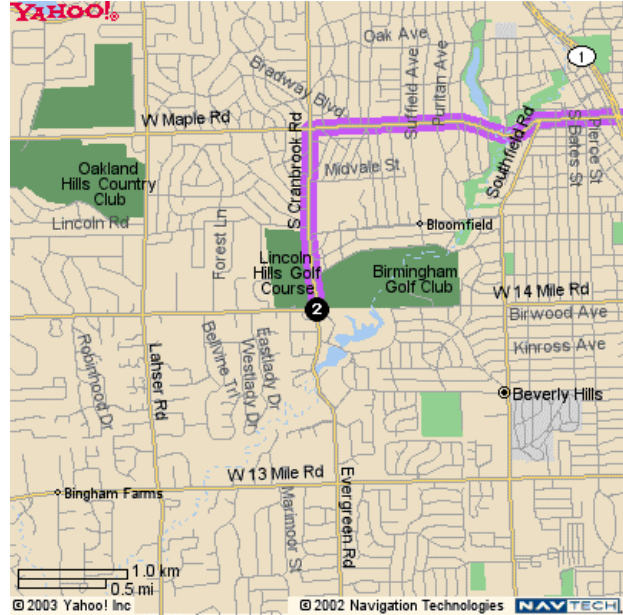

Lincoln Hills

2666 W 14 Mile Rd
 Birmingham, MI 48009
 248 647 4468

Directions	Miles	
1. Start on W TIENKEN RD	0.2	↑
2. Turn Right on N ADAMS RD	0.9	↘
3. Continue on S ADAMS RD	2.2	↑
4. Turn Right on W HAMLIN RD	0.8	↘
5. Turn Left on S ADAMS RD	1.8	↙
6. Continue on N ADAMS RD	5.1	↑
7. Turn Right on E MAPLE RD	0.4	↘
8. Continue on W MAPLE RD	1.6	↑
9. Turn Left on S CRANBROOK RD	1.0	↙
10. Continue on EVERGREEN RD	0.0	↑

Distance: 14.2 miles Approximate Travel Time: 29 mins