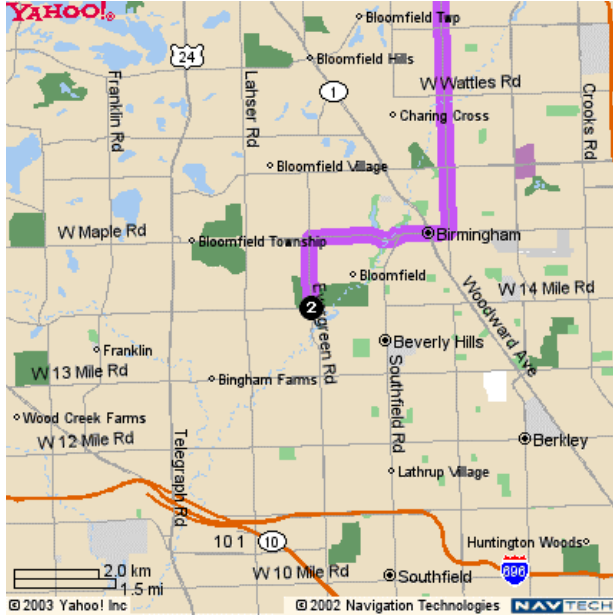

Lincoln Hills

2666 W 14 Mile Rd
 Birmingham, MI 48009
 248 647 4468

Directions	Miles	
1. Start on W TIENKEN RD	0.2	↑
2. Turn Right on N ADAMS RD	0.9	↘
3. Continue on S ADAMS RD	2.2	↑
4. Turn Right on W HAMLIN RD	0.8	↘
5. Turn Left on S ADAMS RD	1.8	↙
6. Continue on N ADAMS RD	5.1	↑
7. Turn Right on E MAPLE RD	0.4	↘
8. Continue on W MAPLE RD	1.6	↑
9. Turn Left on S CRANBROOK RD	1.0	↙
10. Continue on EVERGREEN RD	0.0	↑

Distance: 14.2 miles Approximate Travel Time: 29 mins