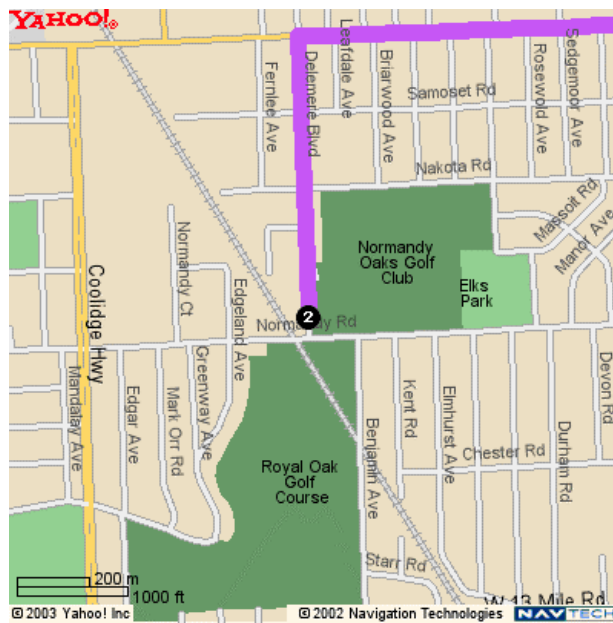

# Normandy Oaks

4234 Delemere Blvd  
 Royal Oak, MI 48073  
 248 546 6336

Directions	Miles	
1. Start on <b>W TIENKEN RD</b>	0.2	↑
2. Turn Right on <b>N ADAMS RD</b>	0.9	↘

- 3. Continue on **S ADAMS RD** 1.1 
- 4. Turn Left on **W AVON RD** 0.8 
- 5. Turn Right on **CROOKS RD** 8.2 
- 6. Continue on **N CROOKS RD** 1.0 
- 7. Turn Right on **W 14 MILE RD** 0.6 
- 8. Turn Left on **DELEMERE BLVD** 0.5 

**Distance:** 13.3 miles **Approximate Travel Time:** 24 mins