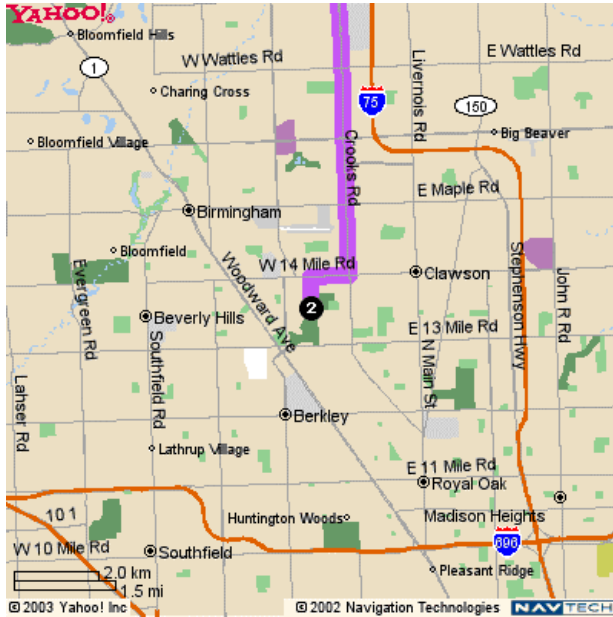

# Normandy Oaks

4234 Delemere Blvd  
 Royal Oak, MI 48073  
 248 546 6336

Directions	Miles	
1. Start on <b>W TIENKEN RD</b>	0.2	↑
2. Turn Right on <b>N ADAMS RD</b>	0.9	↘

- 3. Continue on **S ADAMS RD** 1.1 
- 4. Turn Left on **W AVON RD** 0.8 
- 5. Turn Right on **CROOKS RD** 8.2 
- 6. Continue on **N CROOKS RD** 1.0 
- 7. Turn Right on **W 14 MILE RD** 0.6 
- 8. Turn Left on **DELEMERE BLVD** 0.5 

**Distance:** 13.3 miles **Approximate Travel Time:** 24 mins