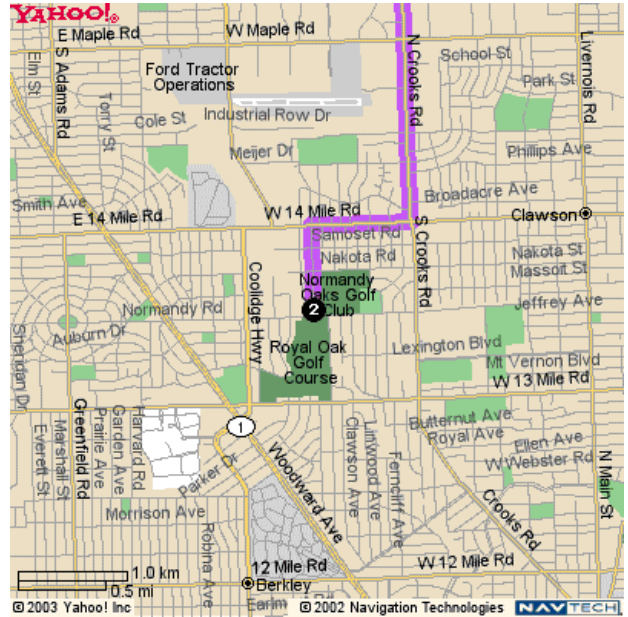

# Normandy Oaks

4234 Delemere Blvd  
 Royal Oak, MI 48073  
 248 546 6336

Directions	Miles	
1. Start on <b>W TIENKEN RD</b>	0.2	↑
2. Turn Right on <b>N ADAMS RD</b>	0.9	↘

- 3. Continue on **S ADAMS RD** 1.1 
- 4. Turn Left on **W AVON RD** 0.8 
- 5. Turn Right on **CROOKS RD** 8.2 
- 6. Continue on **N CROOKS RD** 1.0 
- 7. Turn Right on **W 14 MILE RD** 0.6 
- 8. Turn Left on **DELEMERE BLVD** 0.5 

**Distance:** 13.3 miles **Approximate Travel Time:** 24 mins