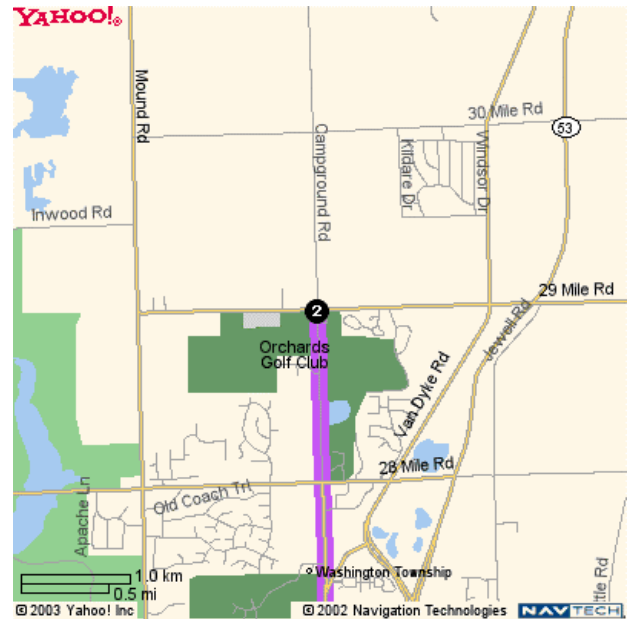

The Orchards

62900 Campground Rd
 Washington, MI 48094
 810 786 7200

Directions	Miles	
1. Start on W TIENKEN RD	3.2	↑
2. Continue on E TIENKEN RD	1.2	↑
3. Turn Left on WASHINGTON RD	1.1	↶
4. Continue on MT VERNON RD	0.3	↷
5. Continue on 26 MILE RD	3.0	↷
6. Make a U-Turn on 26 MILE RD	0.1	↻
7. Turn Right on VAN DYKE RD	1.4	↷
8. Continue on CAMP GROUND RD/CAMPGROUND RD	1.6	↑

Distance: 12.0 miles Approximate Travel Time: 24 mins