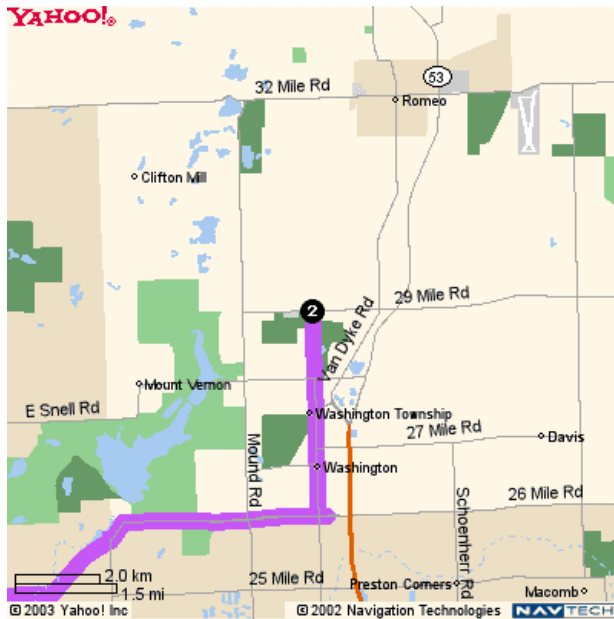

The Orchards

62900 Campground Rd
 Washington, MI 48094
 810 786 7200

Directions	Miles	
1. Start on W TIENKEN RD	3.2	↑
2. Continue on E TIENKEN RD	1.2	↑
3. Turn Left on WASHINGTON RD	1.1	↶
4. Continue on MT VERNON RD	0.3	↷
5. Continue on 26 MILE RD	3.0	↷
6. Make a U-Turn on 26 MILE RD	0.1	↻
7. Turn Right on VAN DYKE RD	1.4	↷
8. Continue on CAMP GROUND RD/CAMPGROUND RD	1.6	↑

Distance: 12.0 miles Approximate Travel Time: 24 mins