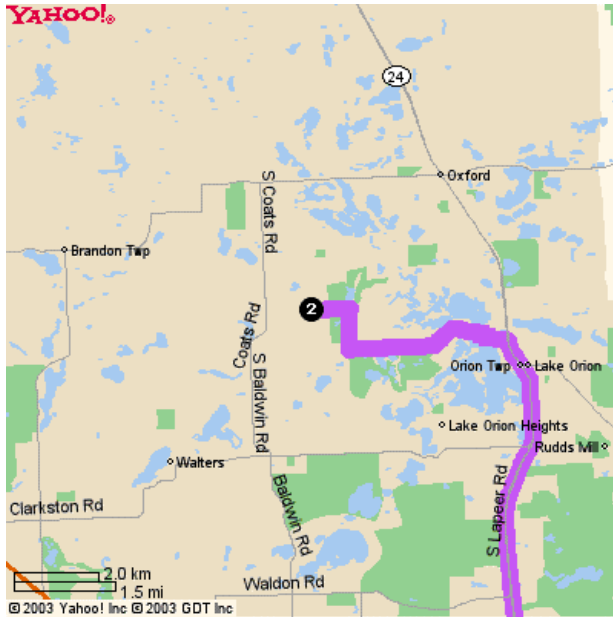

# Paint Creek

2375 Stanton Rd  
 Lake Orion, MI 48362  
 248 693 4695

Directions	Miles	
1. Start on <b>TIENKEN RD/W TIENKEN RD</b>	0.2	↑
2. Turn Left on <b>N ADAMS RD</b>	1.1	↶
3. Continue on <b>ADAMS RD/N ADAMS RD</b>	1.0	↑
4. Turn Left on <b>SILVERBELL RD</b>	0.9	↶
5. Continue on <b>E SILVERBELL RD</b>	1.4	↑
6. Turn Right on <b>LAPEER RD/S LAPEER RD</b>	3.2	↷
7. Continue on <b>S LAPEER RD</b>	0.6	↑
8. Continue on <b>S BROADWAY</b>	0.4	↑
9. Continue on <b>S PARK BLVD</b>	0.2	↷
10. Continue on <b>LAPEER RD/N PARK BLVD</b>	0.4	↑

- 11. Turn Left on **CONNECTING ROAD** 0.0 
- 12. Continue on **INDIANWOOD RD** 2.4 
- 13. Turn Right on **N NEWMAN RD** 0.6 
- 14. Turn Left on **STANTON RD** 0.5 

**Distance:** 13.0 miles **Approximate Travel Time:** 23 mins