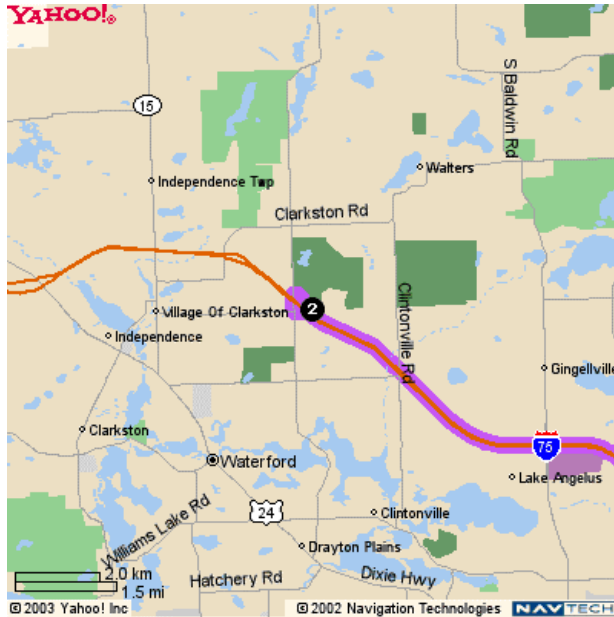

Pine Knob

5580 Waldon Rd
Clarkston, MI 48348
248 625 4430

Directions	Miles	
1. Start on W TIENKEN RD	0.2	↑
2. Turn Right on N ADAMS RD	0.9	↗
3. Turn Right on WALTON BLVD	0.9	↗
4. Continue on E WALTON BLVD	0.0	↑
5. Continue on E WALTON BLVD/E WALTON DR	0.7	↘
6. Continue on E WALTON BLVD	1.0	↑
7. Turn Right on N OPDYKE RD	0.3	↗
8. Continue on LAPEER RD	0.7	↗
9. Take the I-75 ramp towards DETROIT/FLINT	0.9	↗
10. Merge on I-75 NORTH	7.2	↗

11. Take the **SASHABAW RD** exit towards **PINE KNOB GOLF COURSE**, exit **#89** 0.3

12. Turn Left on **SASHABAW RD** 0.3

13. Turn Left on **WALDON RD** 0.3

Distance: 13.6 miles Approximate Travel Time: 19 mins