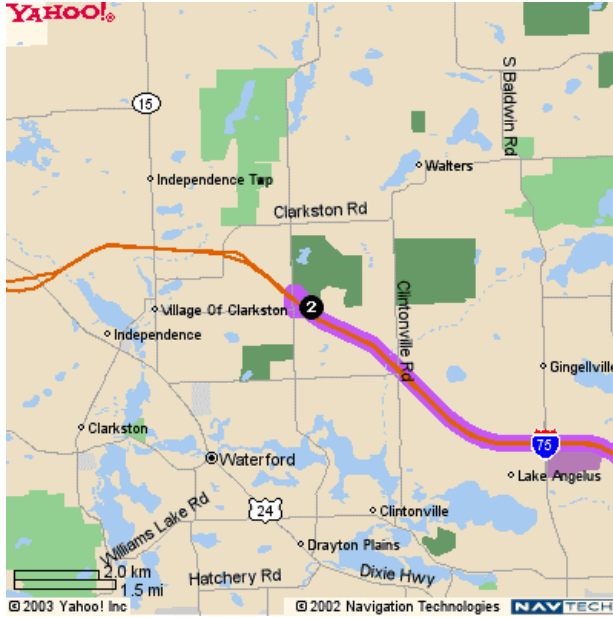

Pine Knob

5580 Waldon Rd
 Clarkston, MI 48348
 248 625 4430

Directions	Miles	
1. Start on W TIENKEN RD	0.2	↑
2. Turn Right on N ADAMS RD	0.9	↗
3. Turn Right on WALTON BLVD	0.9	↗
4. Continue on E WALTON BLVD	0.0	↑
5. Continue on E WALTON BLVD/E WALTON DR	0.7	↘
6. Continue on E WALTON BLVD	1.0	↑
7. Turn Right on N OPDYKE RD	0.3	↗
8. Continue on LAPEER RD	0.7	↗
9. Take the I-75 ramp towards DETROIT/FLINT	0.9	↗
10. Merge on I-75 NORTH	7.2	↗

11. Take the **SASHABAW RD** exit towards **PINE KNOB GOLF COURSE**, exit **#89** 0.3

12. Turn Left on **SASHABAW RD** 0.3

13. Turn Left on **WALDON RD** 0.3

Distance: 13.6 miles Approximate Travel Time: 19 mins