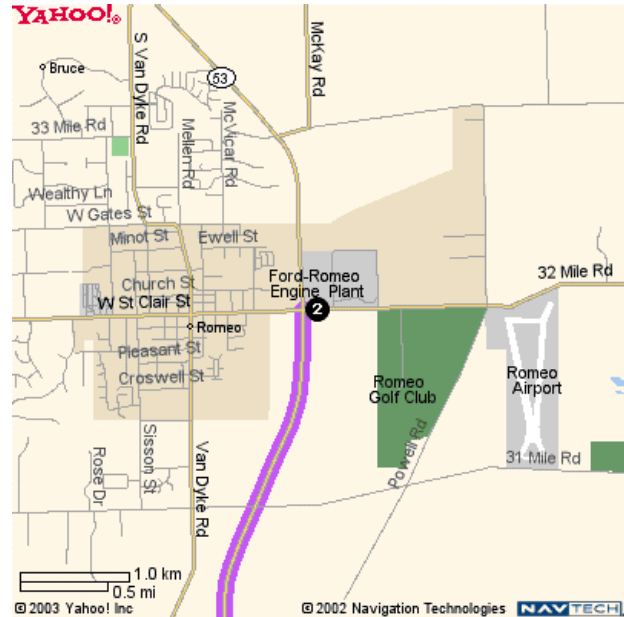

Romeo

14600 32 Mile Rd
 Washington, MI 48095
 586 752 9673

Directions	Miles	
1. Start on W TIENKEN RD	3.2	↑
2. Continue on E TIENKEN RD	1.2	↑
3. Turn Left on WASHINGTON RD	1.1	↶
4. Continue on MT VERNON RD	0.3	↷
5. Continue on 26 MILE RD	3.4	↷
6. Take the M-53 NORTH ramp towards IMLAY CITY	0.2	↷
7. Merge on M-53 NORTH	6.5	↷
8. Turn Right on 32 MILE RD/E ST CLAIR ST	0.1	↷

Distance: 16.1 miles Approximate Travel Time: 28 mins