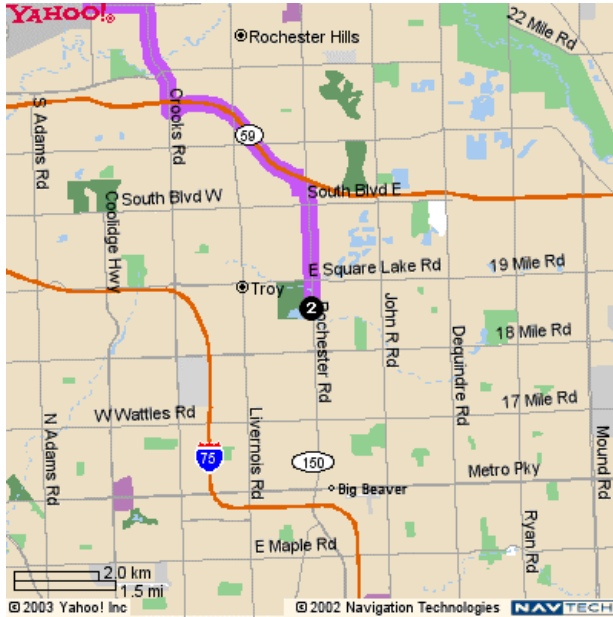

# Sylvan Glen

5725 Rochester Rd  
Troy, MI 48098  
248 879 0400

Directions	Miles	
1. Start on <b>W TIENKEN RD</b>	0.2	↑
2. Turn Right on <b>N ADAMS RD</b>	0.9	↘
3. Continue on <b>S ADAMS RD</b>	1.1	↑
4. Turn Left on <b>W AVON RD</b>	0.8	↙
5. Turn Right on <b>CROOKS RD</b>	1.6	↘
6. Turn Left to take the <b>M-59 EAST</b> ramp towards <b>UTICA</b>	0.3	↙
7. Merge on <b>VETERANS MEMORIAL FWY</b>	1.9	↘
8. Take the <b>M-150</b> exit towards <b>ROCHESTER/TROY</b>	0.4	↘
9. Turn Right on <b>M-150/S ROCHESTER RD</b>	0.2	↘
10. Continue on <b>M-150/ROCHESTER RD</b>	1.5	↑

Distance: 9.0 miles Approximate Travel Time: 15 mins