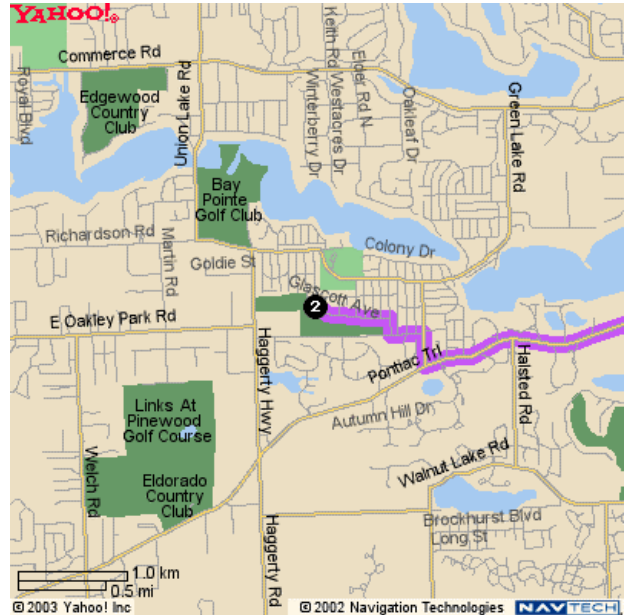

Twin Beach

7625 Glascott Rd
 West Bloomfield, MI 48323
 248 363 3335

Directions	Miles	
1. Start on W TIENKEN RD	0.2	↑
2. Turn Right on N ADAMS RD	0.9	↘

3. Turn Right on WALTON BLVD	0.9	
4. Continue on E WALTON BLVD	0.0	
5. Continue on E WALTON BLVD/E WALTON DR	0.5	
6. Turn Right on N SQUIRREL RD	0.0	
7. Make a U-Turn on N SQUIRREL RD	0.5	
8. Turn Right on UNIVERSITY DR	1.2	
9. Bear Right to take the I-75 SOUTH ramp towards DETROIT	0.3	
10. Merge on I-75 SOUTH	1.3	
11. Take the M-59 WEST exit towards PONTIAC , exit #77B	0.5	
12. Merge on VETERANS MEMORIAL FWY	1.5	
13. Continue on M-59 WEST	0.4	
14. Bear Left on M-59 WEST/UNIVERSITY DR	0.4	
15. Turn Right on M-59 WEST/WIDE TRACK DR E/WOODWARD AVE	0.3	
16. Continue on M-59 WEST/WIDE TRACK DR W/WOODWARD AVE	0.5	
17. Continue on WIDE TRACK DR W/WOODWARD AVE	0.3	
18. Turn Right on ORCHARD LAKE RD	5.6	
19. Turn Right on PONTIAC TRL	3.2	
20. Turn Right on GREEN LAKE RD	0.2	
21. Turn Left on OAKLEY PARK/OAKLEY PARK RD	0.2	
22. Turn Right on BUNKER AVE	0.1	
23. Turn Left on GLASCOTT AVE	0.4	

Distance: 19.5 miles **Approximate Travel Time:** 38 mins