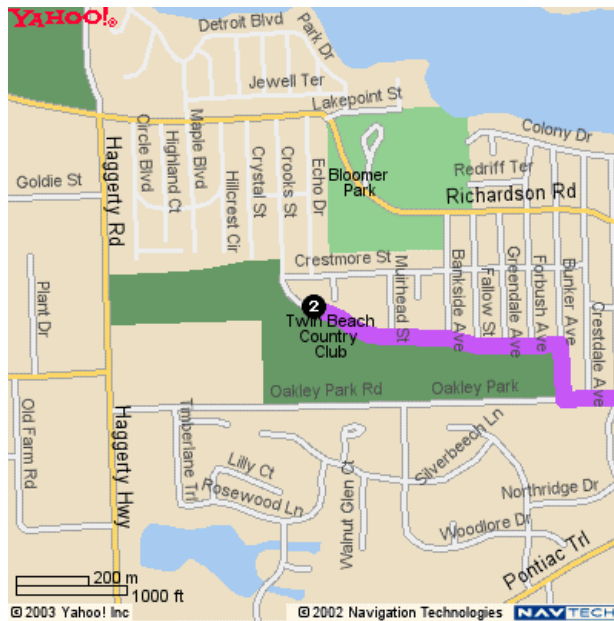

Twin Beach

7625 Glascott Rd
 West Bloomfield, MI 48323
 248 363 3335

Directions	Miles	
1. Start on W TIENKEN RD	0.2	↑
2. Turn Right on N ADAMS RD	0.9	↘

3. Turn Right on WALTON BLVD	0.9	
4. Continue on E WALTON BLVD	0.0	
5. Continue on E WALTON BLVD/E WALTON DR	0.5	
6. Turn Right on N SQUIRREL RD	0.0	
7. Make a U-Turn on N SQUIRREL RD	0.5	
8. Turn Right on UNIVERSITY DR	1.2	
9. Bear Right to take the I-75 SOUTH ramp towards DETROIT	0.3	
10. Merge on I-75 SOUTH	1.3	
11. Take the M-59 WEST exit towards PONTIAC , exit #77B	0.5	
12. Merge on VETERANS MEMORIAL FWY	1.5	
13. Continue on M-59 WEST	0.4	
14. Bear Left on M-59 WEST/UNIVERSITY DR	0.4	
15. Turn Right on M-59 WEST/WIDE TRACK DR E/WOODWARD AVE	0.3	
16. Continue on M-59 WEST/WIDE TRACK DR W/WOODWARD AVE	0.5	
17. Continue on WIDE TRACK DR W/WOODWARD AVE	0.3	
18. Turn Right on ORCHARD LAKE RD	5.6	
19. Turn Right on PONTIAC TRL	3.2	
20. Turn Right on GREEN LAKE RD	0.2	
21. Turn Left on OAKLEY PARK/OAKLEY PARK RD	0.2	
22. Turn Right on BUNKER AVE	0.1	
23. Turn Left on GLASCOTT AVE	0.4	

Distance: 19.5 miles **Approximate Travel Time:** 38 mins