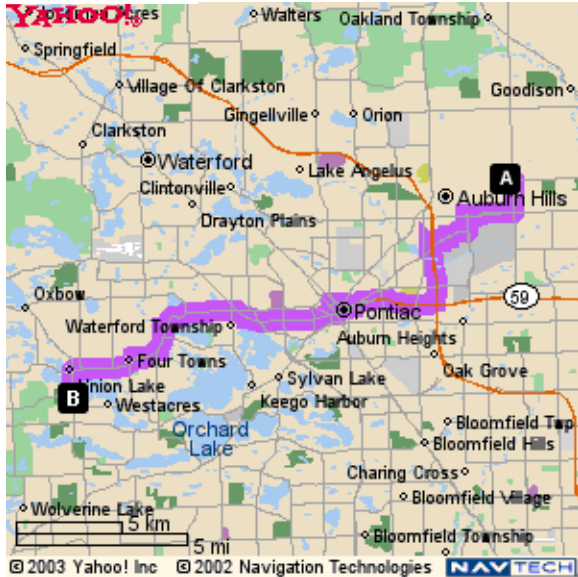

Union Lake
2280 Union Lake Rd.
Commerce Township, MI 48382
248 363 4666

Directions

1. Start at **3200 W TIENKEN RD, ROCHESTER HILLS** on **W TIENKEN RD** - go **0.2** mi
2. Turn **R** on **N ADAMS RD** - go **0.9** mi
3. Turn **R** on **WALTON BLVD** - go **0.9** mi
4. **WALTON BLVD** becomes **E WALTON BLVD** - go **< 0.1** mi
5. Continue on **E WALTON BLVD/E WALTON DR** - go **0.5** mi

6. Turn **R** on **N SQUIRREL RD** - go < **0.1** mi
7. Make a U-Turn on **N SQUIRREL RD** - go **0.5** mi
8. Turn **R** on **UNIVERSITY DR** - go **1.2** mi
9. Bear **R** to take **I-75 SOUTH** towards **DETROIT** - go **1.6** mi
10. Take the **M-59 WEST** exit towards **PONTIAC**, exit **#77B** - go **2.0** mi
11. Continue on **M-59 WEST** - go **0.4** mi
12. Bear **L** on **M-59 WEST/UNIVERSITY DR** - go **0.4** mi
13. Turn **R** on **M-59 WEST/WIDE TRACK DR E/WOODWARD AVE** - go **0.3** mi
14. Continue on **M-59 WEST/WIDE TRACK DR W/WOODWARD AVE** - go **0.5** mi
15. Turn **R** on **M-59 WEST/W HURON ST** - go **2.9** mi
16. Bear **L** on **ELIZABETH LAKE RD** - go **1.6** mi
17. Turn **L** on **COOLEY LAKE RD** - go **4.2** mi
18. Turn **L** on **UNION LAKE RD** - go **0.8** mi
19. Arrive at **2280 UNION LAKE RD, COMMERCE TOWNSHIP**