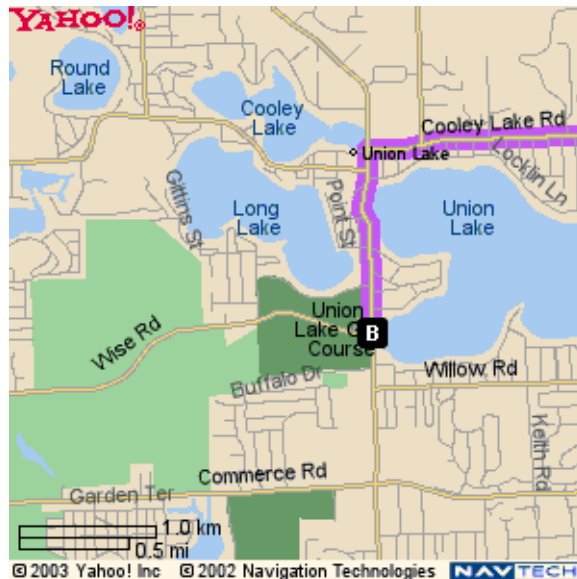

Union Lake
2280 Union Lake Rd.
Commerce Township, MI 48382
248 363 4666

Directions

1. Start at **3200 W TIENKEN RD, ROCHESTER HILLS** on **W TIENKEN RD** - go **0.2** mi
2. Turn **R** on **N ADAMS RD** - go **0.9** mi
3. Turn **R** on **WALTON BLVD** - go **0.9** mi
4. **WALTON BLVD** becomes **E WALTON BLVD** - go **< 0.1** mi
5. Continue on **E WALTON BLVD/E WALTON DR** - go **0.5** mi

6. Turn **R** on **N SQUIRREL RD** - go < **0.1** mi
7. Make a U-Turn on **N SQUIRREL RD** - go **0.5** mi
8. Turn **R** on **UNIVERSITY DR** - go **1.2** mi
9. Bear **R** to take **I-75 SOUTH** towards **DETROIT** - go **1.6** mi
10. Take the **M-59 WEST** exit towards **PONTIAC**, exit **#77B** - go **2.0** mi
11. Continue on **M-59 WEST** - go **0.4** mi
12. Bear **L** on **M-59 WEST/UNIVERSITY DR** - go **0.4** mi
13. Turn **R** on **M-59 WEST/WIDE TRACK DR E/WOODWARD AVE** - go **0.3** mi
14. Continue on **M-59 WEST/WIDE TRACK DR W/WOODWARD AVE** - go **0.5** mi
15. Turn **R** on **M-59 WEST/W HURON ST** - go **2.9** mi
16. Bear **L** on **ELIZABETH LAKE RD** - go **1.6** mi
17. Turn **L** on **COOLEY LAKE RD** - go **4.2** mi
18. Turn **L** on **UNION LAKE RD** - go **0.8** mi
19. Arrive at **2280 UNION LAKE RD, COMMERCE TOWNSHIP**