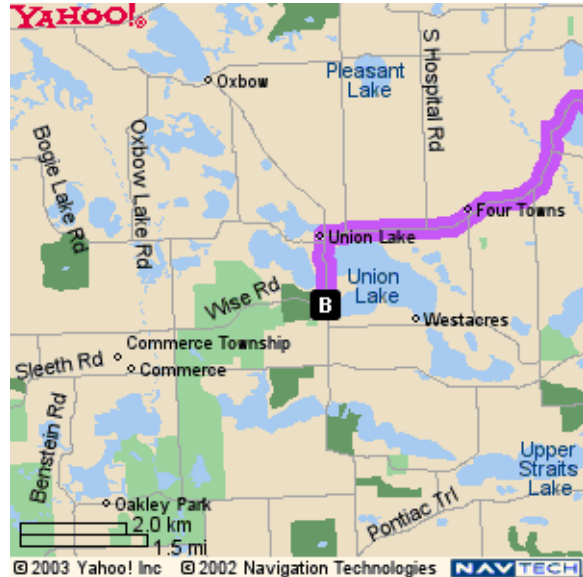

Union Lake
2280 Union Lake Rd.
Commerce Township, MI 48382
248 363 4666

Directions

1. Start at **3200 W TIENKEN RD, ROCHESTER HILLS** on **W TIENKEN RD** - go **0.2** mi
2. Turn **R** on **N ADAMS RD** - go **0.9** mi
3. Turn **R** on **WALTON BLVD** - go **0.9** mi
4. **WALTON BLVD** becomes **E WALTON BLVD** - go **< 0.1** mi
5. Continue on **E WALTON BLVD/E WALTON DR** - go **0.5** mi

6. Turn **R** on **N SQUIRREL RD** - go < **0.1** mi
7. Make a U-Turn on **N SQUIRREL RD** - go **0.5** mi
8. Turn **R** on **UNIVERSITY DR** - go **1.2** mi
9. Bear **R** to take **I-75 SOUTH** towards **DETROIT** - go **1.6** mi
10. Take the **M-59 WEST** exit towards **PONTIAC**, exit **#77B** - go **2.0** mi
11. Continue on **M-59 WEST** - go **0.4** mi
12. Bear **L** on **M-59 WEST/UNIVERSITY DR** - go **0.4** mi
13. Turn **R** on **M-59 WEST/WIDE TRACK DR E/WOODWARD AVE** - go **0.3** mi
14. Continue on **M-59 WEST/WIDE TRACK DR W/WOODWARD AVE** - go **0.5** mi
15. Turn **R** on **M-59 WEST/W HURON ST** - go **2.9** mi
16. Bear **L** on **ELIZABETH LAKE RD** - go **1.6** mi
17. Turn **L** on **COOLEY LAKE RD** - go **4.2** mi
18. Turn **L** on **UNION LAKE RD** - go **0.8** mi
19. Arrive at **2280 UNION LAKE RD, COMMERCE TOWNSHIP**