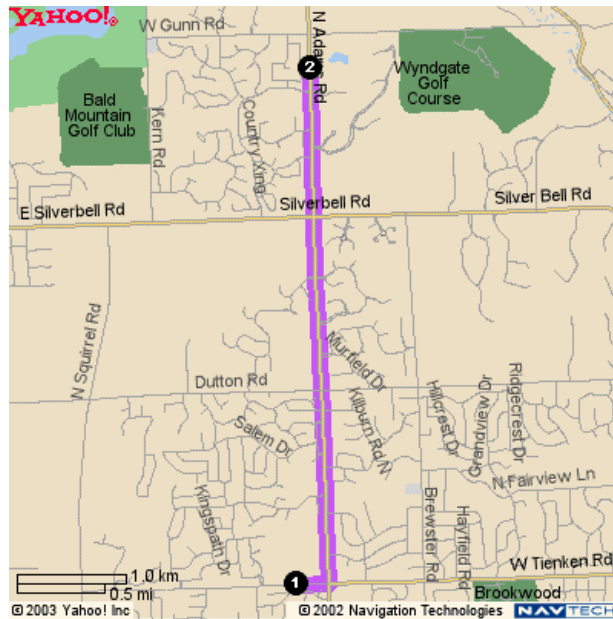

Westwynd

4161 N Adams Rd
Rochester Hills, MI 48306
248 608 7820

Directions	Miles	
1. Start on W TIENKEN RD	0.2	↑
2. Turn Left on N ADAMS RD	2.9	↶

Distance: 3.1 miles Approximate Travel Time: 5 mins