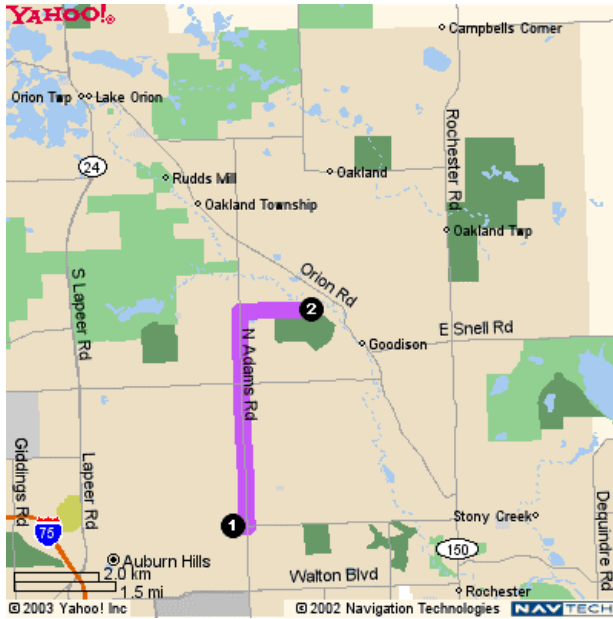

# Wyndgate

1875 W Gunn Rd  
 Rochester Hills, MI 48306  
 248 652 4283

Directions	Miles	
1. Start on <b>W TIENKEN RD</b>	0.2	↑
2. Turn Left on <b>N ADAMS RD</b>	3.1	↶
3. Turn Right on <b>W GUNN RD</b>	1.1	↷

Distance: 4.4 miles Approximate Travel Time: 9 mins